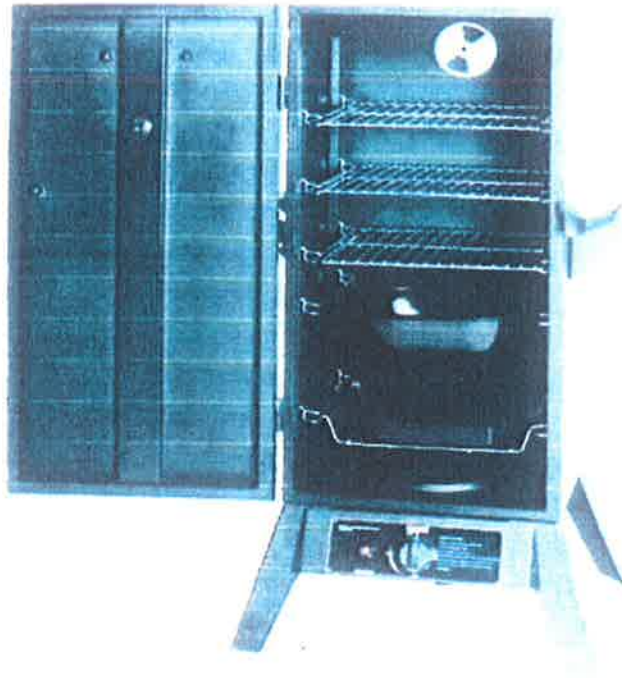

## 34" Gas smoker

# MBL

432 Churchill Road  
KILBURN SA 5084  
Ph: 08 8262 5433  
Fax: 08 8262 9820

<b>Item Number</b>	HK0508
<b>Description</b>	34" Gas Smoker
<b>Unit dimension (mm)</b>	864 (H) x 406 (W) x 356 (D) - not include the legs 1130 (H) x 615 (W) x 575 (D) - include the legs
<b>Gift Box dimension (mm)</b>	900 x 440 x 390
<b>Gross/Net Weight (kg)</b>	23/20 kg
<b><u>Specifications</u></b>	
Cabinet and door	0.6mm CRS with powder coated ( Heat resistant to 350 deg C)
Legs - 4 pes	1.2mm CRS with powder coated (Heat resistant to 350 deg C)
Cooking grids - 3 pes	5mm/3mm diameter, steel wire chrome plated
Water pan - 1 pc	0.35mm with black enamel coated
Wood chip box with lid -1 pc	Lid (1.0mm), box (0.6mm) - black enamel coated
Name plate -1 pc	Aluminum - HARK Branded
Heat indicator - 1 pc	
Door handle-1 pc	PP, black color
Side handle - 2 pes	Powder Coated Tube handles - Heat Resistant
Wood chip box rack	5mm diameter, steel wire with chrome plated
H&R	AGA Approved Hose and Regulator
Push-botton style igniter	Piezo Ignition
Burner	Cast brass round burner
AGA Approval Number	7592
Price	\$299.00 (Inc GST)
Freight	Freight charged per unit A quote can be arranged for Freight charges

## 34" Gas smoker

Water pan to keep moisture in the food and aid smoking process

Large Cooking area with adjustable shelves

Cast Brass Burner and wood chip box

Heat resistant handles for easy movement

Gas Powered smoker allows you to keep constant temperature for even cooking

Temperature Gauge

Large cooking area to smoke large fish, game meats and domestic meat

Shelves are adjustable so that you can cook different size foods. Smoke the largest turkey with ease

Sturdy construction