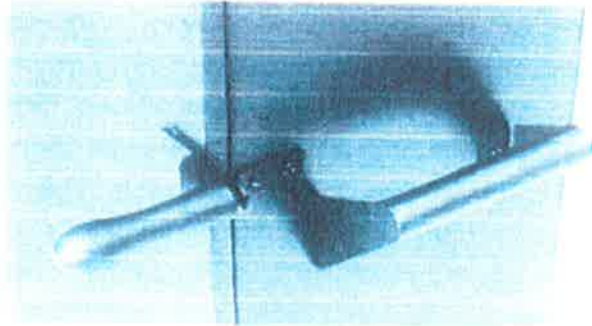

# MBL

432 Churchill Road  
KILBURN SA 5084  
Ph: 08 8262 5433  
Fax: 08 8262 9820

<b>Item Number</b>	HK0508
<b>Description</b>	34" Gas Smoker
<b>Unit dimension (mm)</b>	864 (H) x 406 (W) x 356 (D) - not include the legs 1130 (H) x 615 (W) x 575 (D) - include the legs
<b>Gift Box dimension (mm)</b>	900 x 440 x 390
<b>Gross/Net Weight (kg)</b>	23/20 kg
<b><u>Specifications</u></b>	
Cabinet and door	0.6mm CRS with powder coated ( Heat resistant to 350 deg C)
Legs - 4 pes	1.2mm CRS with powder coated (Heat resistant to 350 deg C)
Cooking grids - 3 pes	5mm/3mm diameter, steel wire chrome plated
Water pan - 1 pc	0.35mm with black enamel coated
Wood chip box with lid -1 pc	Lid (1.0mm), box (0.6mm) - black enamel coated
Name plate -1 pc	Aluminum - HARK Branded
Heat indicator - 1 pc	
Door handle-1 pc	PP, black color
Side handle - 2 pes	Powder Coated Tube handles - Heat Resistant
Wood chip box rack	5mm diameter, steel wire with chrome plated
H&R	AGA Approved Hose and Regulator
Push-botton style igniter	Piezo Ignition
Burner	Cast brass round burner
AGA Approval Number	7592
Price	\$299.00 (Inc GST)
Freight	Freight charged per unit A quote can be arranged for Freight charges

## 34" Gas smoker

Water pan to keep moisture in the food and aid smoking process

Large Cooking area with adjustable shelves

Cast Brass Burner and wood chip box

Heat resistant handles for easy movement

Gas Powered smoker allows you to keep constant temperature for even cooking

Temperature Gauge

Large cooking area to smoke large fish, game meats and domestic meat

Shelves are adjustable so that you can cook different size foods. Smoke the largest turkey with ease

Sturdy construction